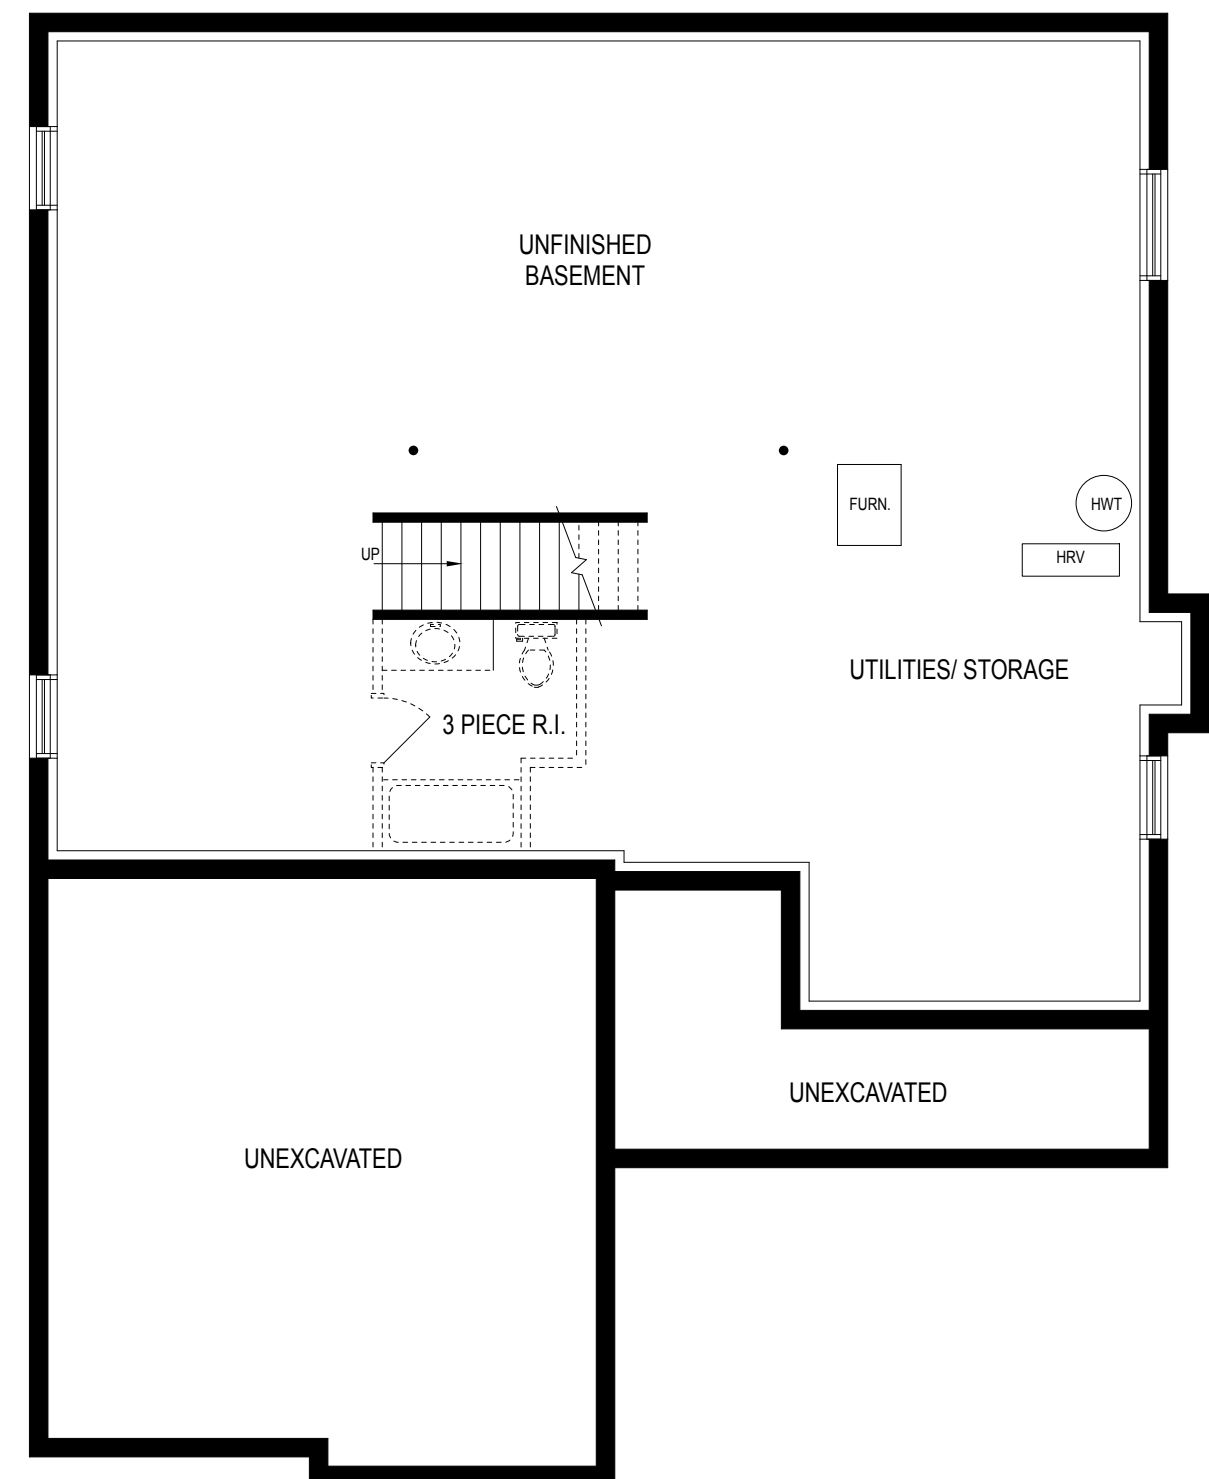

The Nottingham

1356 Square Feet

HEARTHSTONE
HOMES

Main Floor

Basement

Plans and specifications are subject to change without notice. Actual usable floor space may vary from stated floor area. Illustrations are artists concept only and may show optional features not included in base price. See sales representative for further information. E. & O. E.